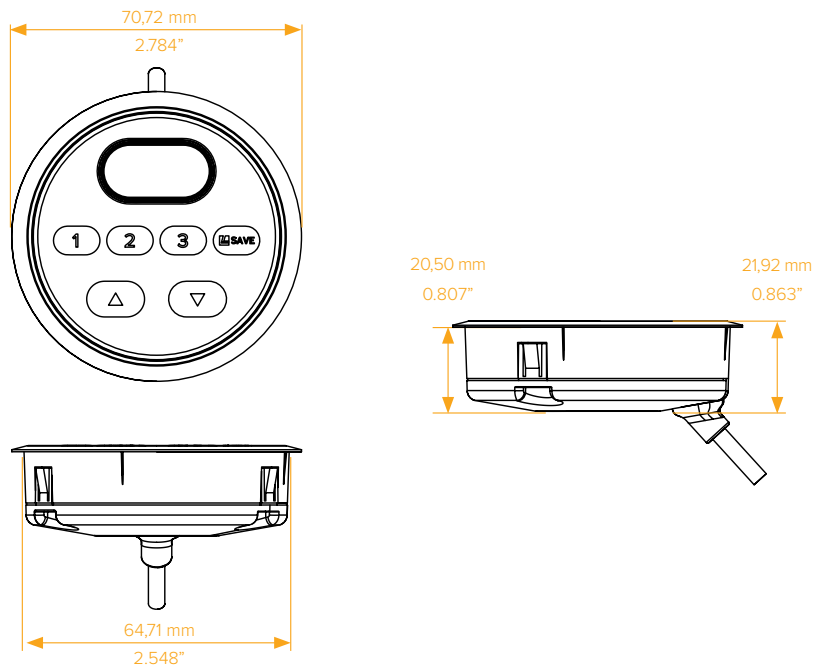

TECHNICAL DATA

Rated Supply voltage	5 V DC $\pm$ 10%
Current Consumption (average)	15 mA
Current Consumption (standby)	<0.5 mA
Cable Length	1 800 mm / 70.866" ($\pm$ 40 mm / 1.575")
Dimensions	Diameter outside: 70,72 mm / 2.78" Diameter inside: 64,71 mm / 2.55" Height: 21,92 mm / 0.86"
Weight	40 g / 0.088 lbs (without cable)
Ambient conditions during operation	+5 °C to +40 °C at max. 68% relative air humidity (non-condensing), up to an altitude of 2 000 m
Ambient conditions during transport and storage	-25 °C to +40 °C at max. 68% relative air humidity (non-condensing). +40 °C to 60 °C at max. 32% relative air humidity (non-condensing). Temperatures of more than 40°C for periods not exceeding 10h. Product must be acclimatised to acceptable operating conditions before assembly. Contact LOGICDATA for exact specifications.
Compatibility	LOGICDATA Control Boxes, except integrated Control Units in the LOGICdrive and DYNAMIC MOTION families. Contact LOGICDATA for a full list of compatible products.
Degree of Protection (IEC 60529)	IP 20
Standards and Regulations	RoHS - Directive 2011/65/EU; REACH Regulation 1907/2006/EC; PAH - AfPS GS 2019:01
Order code	CBIclassic-R-y-z

Reserved, standard is blank
Customer Code, up to 3 characters, standard is "LD"