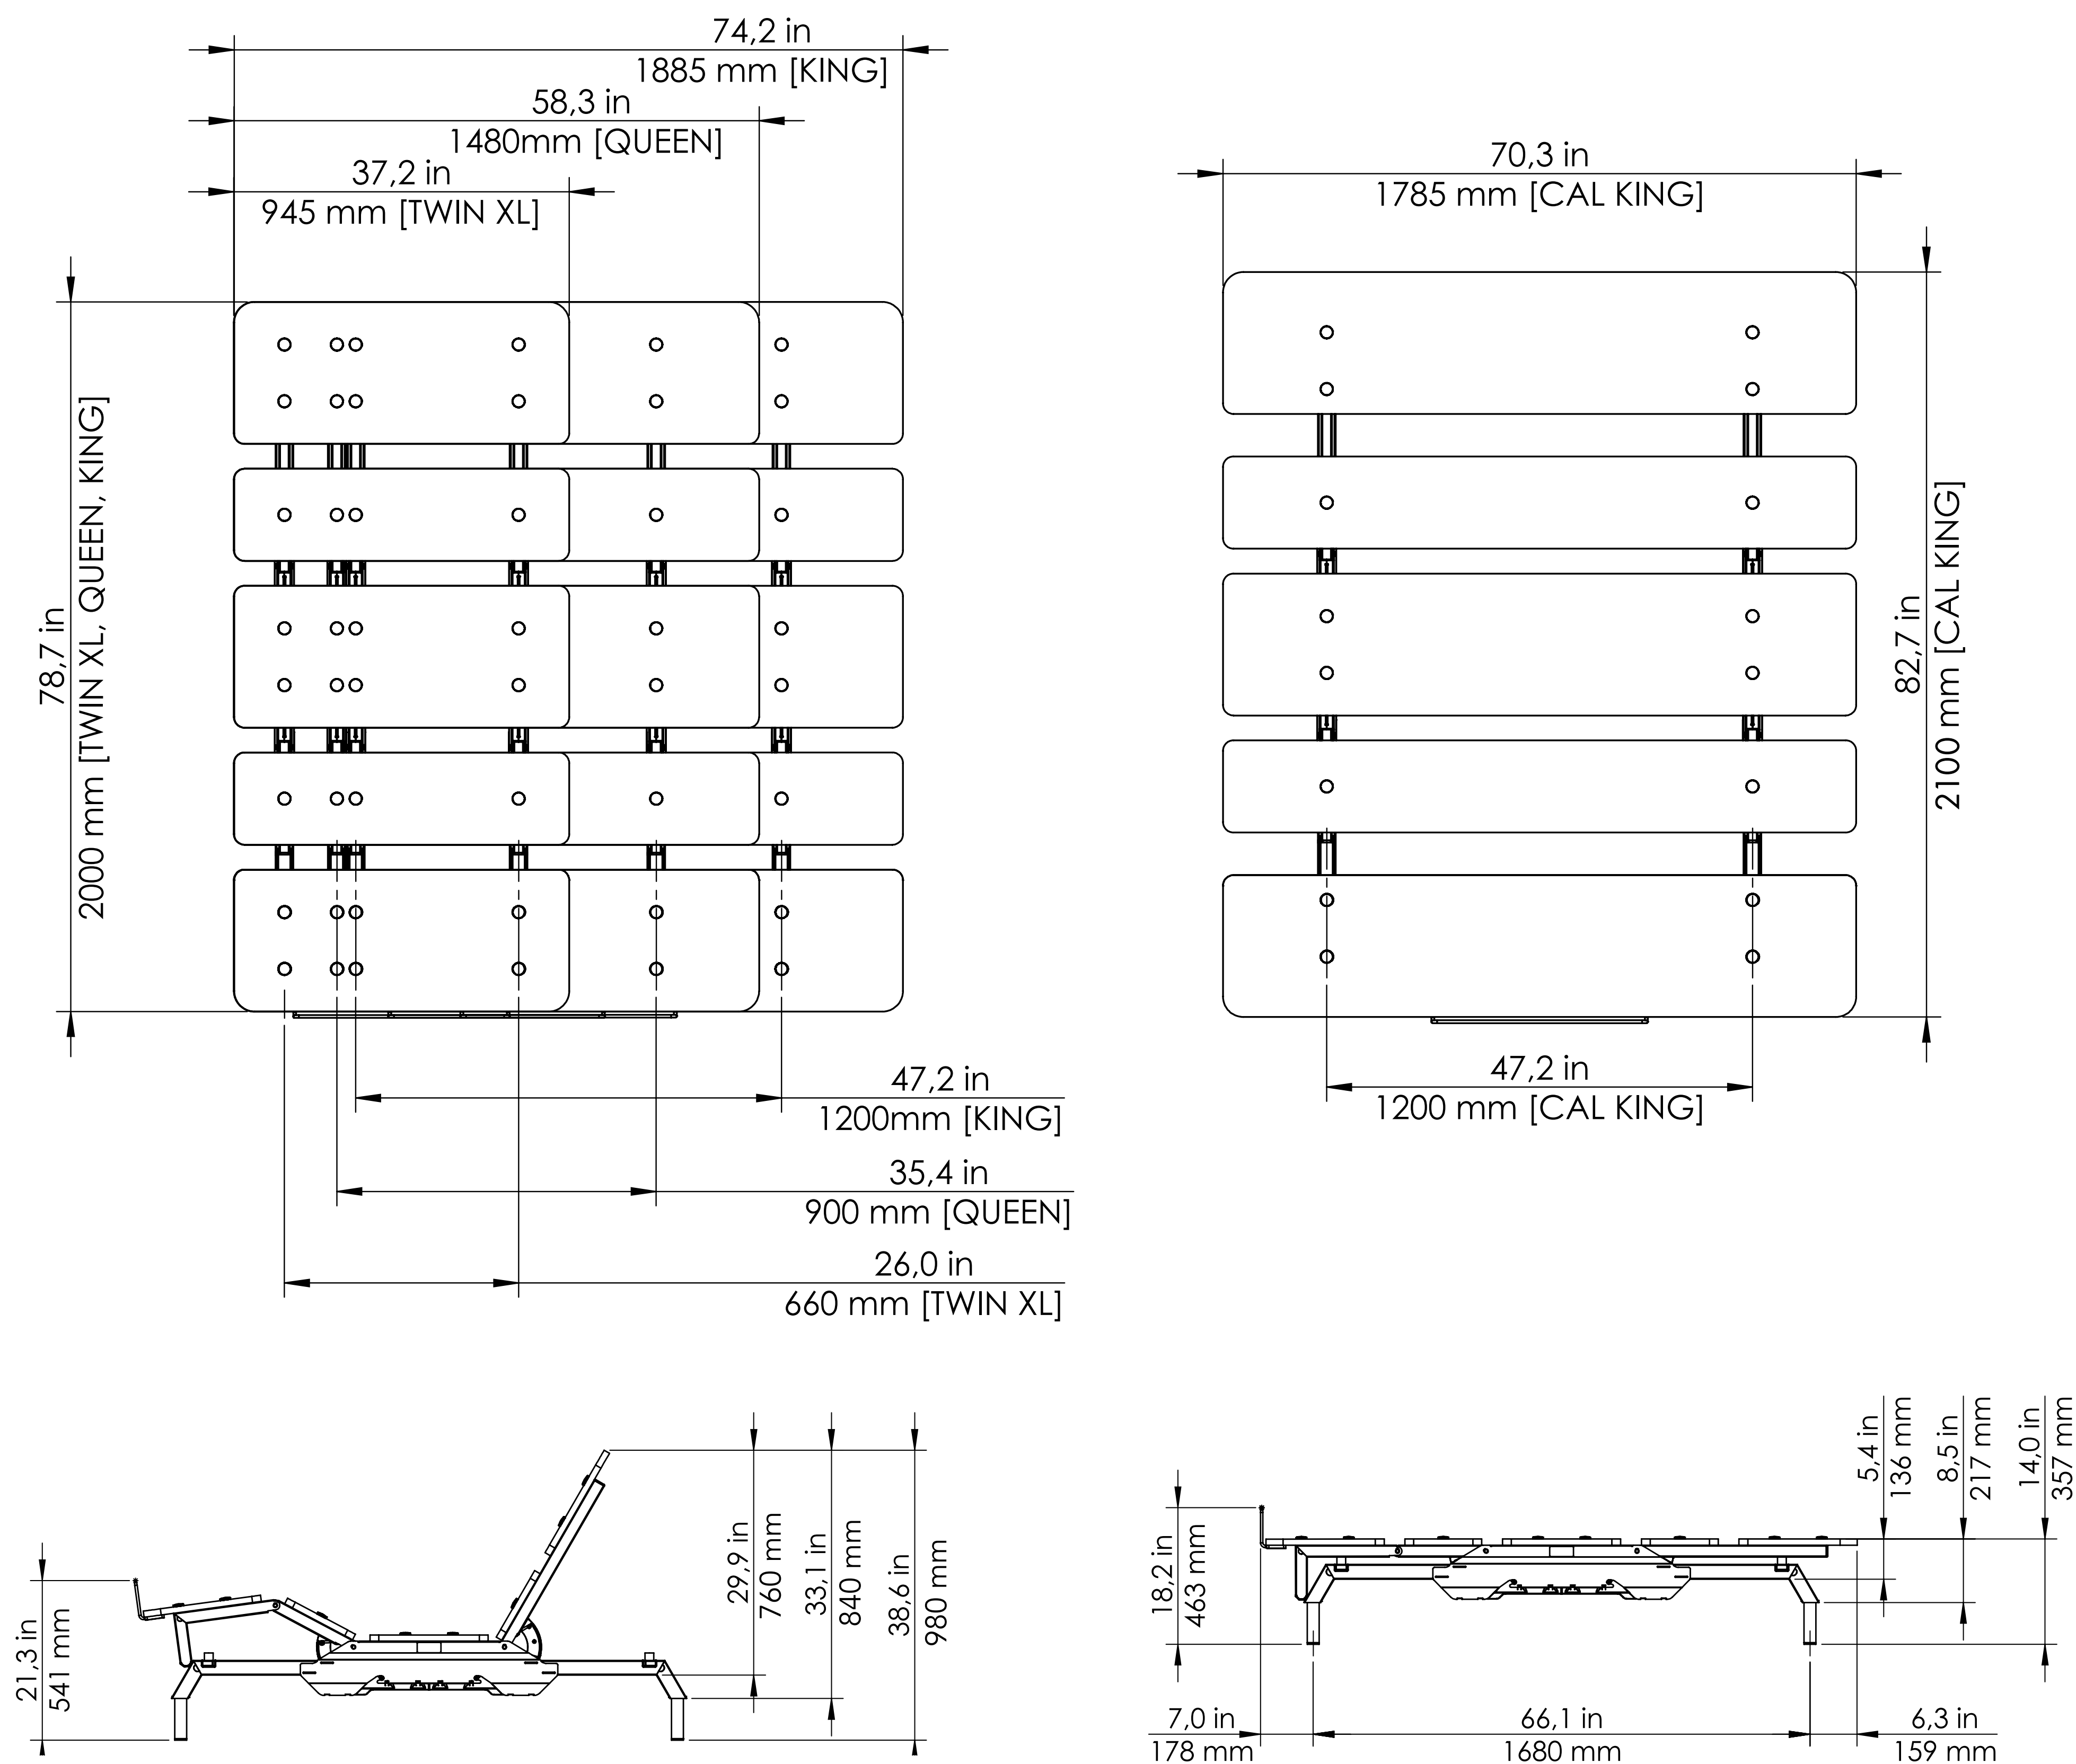

Technical data

Input voltage	100-240 VAC 3A
Rated input current	2.2 A
Standby power consumption	1.8 W
Ambient conditions (operation)	+5 °C to +40 °C at max. 68% relative air humidity (non-condensing), up to an altitude of 2,000 m
Ambient conditions (transport/storage)	-25 °C to +40 °C at max. 68% relative air humidity (non-condensing). +40 °C to 60 °C at max. 32% relative air humidity (non-condensing). Temperatures of more than 40 °C for periods not exceeding 10h. Product must be acclimatised to acceptable operating conditions before assembly. Contact LOGICDATA for exact specifications.
Max. load (including mattress)*	900 lbs (454 kg)
Wireless working frequency	2,4 GHz
IP Protection (IEC 60529)	IP20
Applicable standards	RoHS 2011/65/EU | FCC CFR 47 Part 15 Subpart B/C | Dodd-Frank Wall Street Reform and Consumer Protection Act
Immunity to ESD interference (EN 61000-6-2)	Conducted discharge: level 4 | 8kV Air discharge: level 4 | 15kV

* Max. Load may vary depending on Input Voltage

Contact Headquarters

LOGICDATA Electronic & Software Entwicklungs GmbH
Wirtschaftspark 18, 8530 Deutschlandsberg, office.at@logicdata.net

North America

LOGICDATA North America Inc., 13617 Woodlawn Hills Dr NE,
Cedar Springs, MI 49319, USA, office.na@logicdata.net

www.logicdata.net