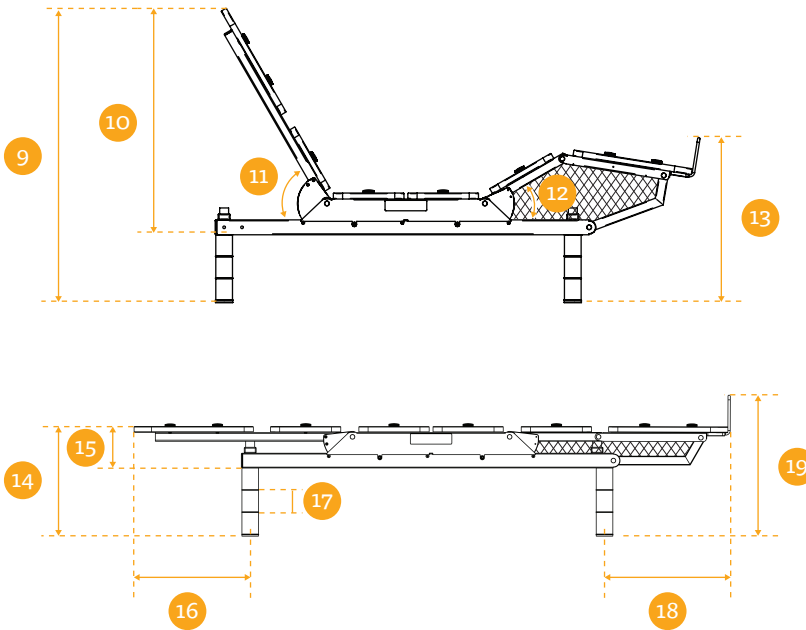

Available sizes:

Twin XL, Full, Queen, King, Cal. King (other sizes on request)

FEATURES

- Low-profile frame with the smallest packaging
- Single-person assembly in just a few minutes
- Head up and foot up
- Wireless remote control
- Child lock
- Pre-set flat button
- 2 pre-defined memory positions
- Emergency lowering
- Free-fall design
- Zero clearance
- 700 lbs weight limit
- 10-year limited warranty

	Twin XL	Full	Queen	King	Cal. King
1	36.9" ± 0.06"	53.2" ± 0.06"	58.0" ± 0.06"	73.9" ± 0.06"	70.0" ± 0.06"
2	26.0" ± 0.04"	35.4" ± 0.04"	35.4" ± 0.04"	43.4" ± 0.04"	43.4" ± 0.04"
3	78.7" ± 0.2"	78.7" ± 0.2"	78.7" ± 0.2"	78.7" ± 0.2"	78.7" ± 0.2"
4	15.0" ± 0.06"	15.0" ± 0.06"	15.0" ± 0.06"	15.0" ± 0.06"	15.0" ± 0.06"
5	9.25" ± 0.06"	9.25" ± 0.06"	9.25" ± 0.06"	9.25" ± 0.06"	9.25" ± 0.06"
6	Ø 0.93" ± 0.02"	Ø 0.93" ± 0.02"	Ø 0.93" ± 0.02"	Ø 0.93" ± 0.02"	Ø 0.93" ± 0.02"
7	4.72" ± 0.04"	4.72" ± 0.04"	4.72" ± 0.04"	4.72" ± 0.04"	4.72" ± 0.04"
8	6.30" ± 0.04"	6.30" ± 0.04"	6.30" ± 0.04"	6.30" ± 0.04"	6.30" ± 0.04"

	Twin XL	Full	Queen	King	Cal. King
Recommended mattress size (l x w)	80" x 39"	75" x 54"	80" x 60"	80" x 76"	84" x 72"
Bed Dimensions (l x w x h**)	78.7" x 36.9" x 14.7"	78.7" x 53.1" x 14.7"	78.7" x 58.0" x 14.7"	78.7" x 73.9" x 14.7"	82.7" x 70.0" x 14.7"
Package dimensions (l x w x h)	75.6" x 17.3" x 5.9"	75.6" x 17.3" x 7.5"	75.6" x 17.3" x 7.5"	75.6" x 17.3" x 7.5"	75.6" x 17.3" x 7.5"
Product Weight	92.0 lbs	108.0 lbs	116.0 lbs	135.0 lbs	131.0 lbs
Package Weight	99.0 lbs	119.0 lbs	127.0 lbs	145.0 lbs	141.0 lbs
Order code	SFS-SYD-TXL-LDS-US	SFS-SYD-FUL-LDS-US	SFS-SYD-QEN-LDS-US	SFS-SYD-KNG-LDS-US	SFS-SYD-CAL-LDS-US

* Max. Load may vary depending on Input Voltage

** Height measured from floor to Platform surface (flat position)