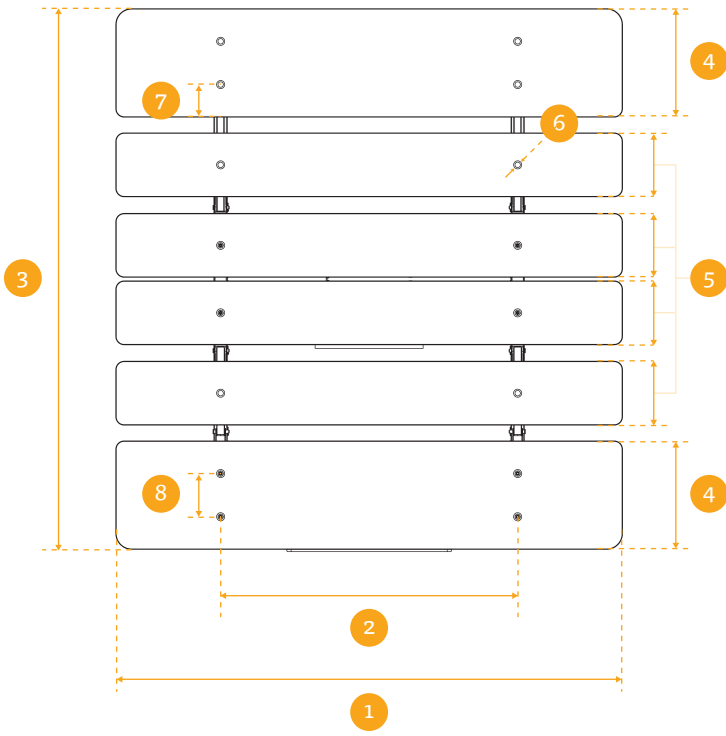

The minimalistic COSMO Sydney not only provides the flexibility that users desire, it does so via a low-profile design that means moving the bed – from room to room or to whole new living spaces – incredibly simple. In fact, a single person can assemble the entire bed frame in just a few minutes

Available sizes:

Twin XL, Full, Queen, King, Cal. King (other sizes on request)

FEATURES

- Low-profile frame with the smallest packaging
- Single-person assembly in just a few minutes
- Head up and foot up
- Wireless remote control
- Child lock
- Pre-set flat button
- 2 pre-defined memory positions
- Emergency lowering
- Free-fall design
- Zero clearance
- 700 lbs weight limit
- 10-year limited warranty

	Twin XL	Full	Queen	King	Cal. King
1	36.9" ± 0.06"	53.2" ± 0.06"	58.0" ± 0.06"	73.9" ± 0.06"	70.0" ± 0.06"
2	26.0" ± 0.04"	35.4" ± 0.04"	35.4" ± 0.04"	43.4" ± 0.04"	43.4" ± 0.04"
3	78.7" ± 0.2"	78.7" ± 0.2"	78.7" ± 0.2"	78.7" ± 0.2"	78.7" ± 0.2"
4	15.0" ± 0.06"	15.0" ± 0.06"	15.0" ± 0.06"	15.0" ± 0.06"	15.0" ± 0.06"
5	9.25" ± 0.06"	9.25" ± 0.06"	9.25" ± 0.06"	9.25" ± 0.06"	9.25" ± 0.06"
6	Ø 0.93" ± 0.02"	Ø 0.93" ± 0.02"	Ø 0.93" ± 0.02"	Ø 0.93" ± 0.02"	Ø 0.93" ± 0.02"
7	4.72" ± 0.04"	4.72" ± 0.04"	4.72" ± 0.04"	4.72" ± 0.04"	4.72" ± 0.04"
8	6.30" ± 0.04"	6.30" ± 0.04"	6.30" ± 0.04"	6.30" ± 0.04"	6.30" ± 0.04"

* Max. Load may vary depending on Input Voltage

** Height measured from floor to Platform surface (flat position)