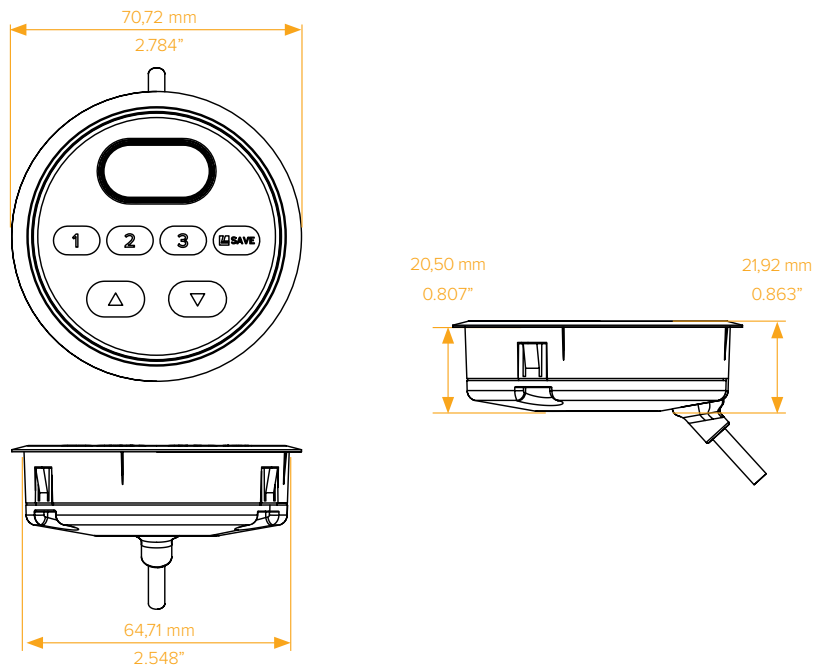

TECHNICAL DATA

Rated Supply voltage	28,5 V DC $\pm$ 5%
Current Consumption (average)	15 mA
Current Consumption (standby)	<0.5 mA
Cable Length	1 800 mm / 70.866" ($\pm$ 40 mm / 1.575")
Dimensions	Diameter outside: 70,72 mm / 2.78" Diameter inside: 64,71 mm / 2.55" Height: 21,92 mm / 0.86"
Weight	40 g / 0.088 lbs (without cable)
Ambient conditions during operation	+5 °C to +40 °C at max. 68% relative air humidity (non-condensing), up to an altitude of 2 000 m
Ambient conditions during transport and storage	-25 °C to +40 °C at max. 68% relative air humidity (non-condensing). +40 °C to 60 °C at max. 32% relative air humidity (non-condensing). Temperatures of more than 40 °C for periods not exceeding 10h. Product must be acclimatised to acceptable operating conditions before assembly. Contact LOGICDATA for exact specifications.
Compatibility	Part of the DYNAMIC MOTION system
Degree of Protection (IEC 60529)	IP 20
Standards and Regulations	RoHS - Directive 2011/65/EU; REACH Regulation 1907/2006/EC; PAH - AfPS GS 2019:01; CP65 - California Proposition 65; UL 62368-1
Order code	DMiclassic-R-y-z

Customer Code, up to 3 characters, standard is "LD"   Reserved, standard is blank