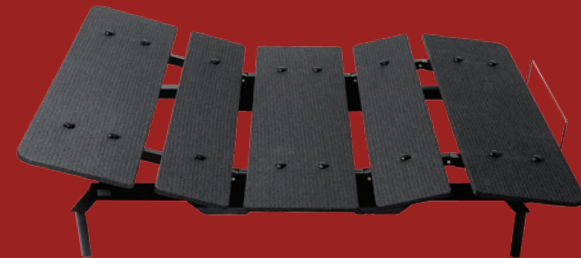

The COSMO Austin reflects the self-assured, free-wheeling vibe of one of America's most livable cities: enhancing the minimalist aesthetic of the COSMO Sydney with an increased weight limit that caters precisely to a heightened desire for comfort and convenience.

It is designed to withstand the heavy loads of everyday life. The COSMO Austin packs a great punch in terms of power – the perfect fit for households that prioritize comfort and peace of mind. To ensure stability, we've designed the base to function perfectly with up to 900 lbs of load, strong enough that you'll never have to worry about performance or stability again.

Has a 900 pound weight capacity - one of the highest in the market.

HEAD UP AND FOOT UP
Smooth up and down movement of the head and foot sections.

WIRELESS REMOTE CONTROL
Move effortlessly to new bed positions at the touch of a button.

CHILD LOCK
Effective protection against unintended or unauthorized use.

PRE-SET FLAT POSITION BUTTON
Move gently to a sleeping position with just one touch.

2 PRE-DEFINED MEMORY POSITIONS
Enjoy anti-snore or zero-gravity mode, or set your own.