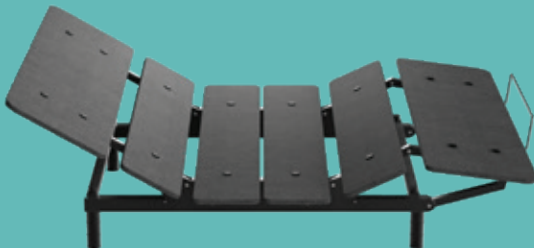

---

The COSMO Sydney is a sanctuary for young, urban households with an eye for stunning ergonomic design. Although every version of the Sydney provides smooth, up/down motion and programmable memory positions, the Comfort variant gives users that something extra: USB ports, underbed lighting and Bluetooth/app connectivity. In either variant, it's an ideal furnishing that saves cost, space, and fuss.

The minimalistic COSMO Sydney not only provides the flexibility that users desire, it does so via a low-profile design that means moving the bed – from room to room or to whole new living spaces – incredibly simple. In fact, a single person can assemble the entire bed frame in just a few minutes.